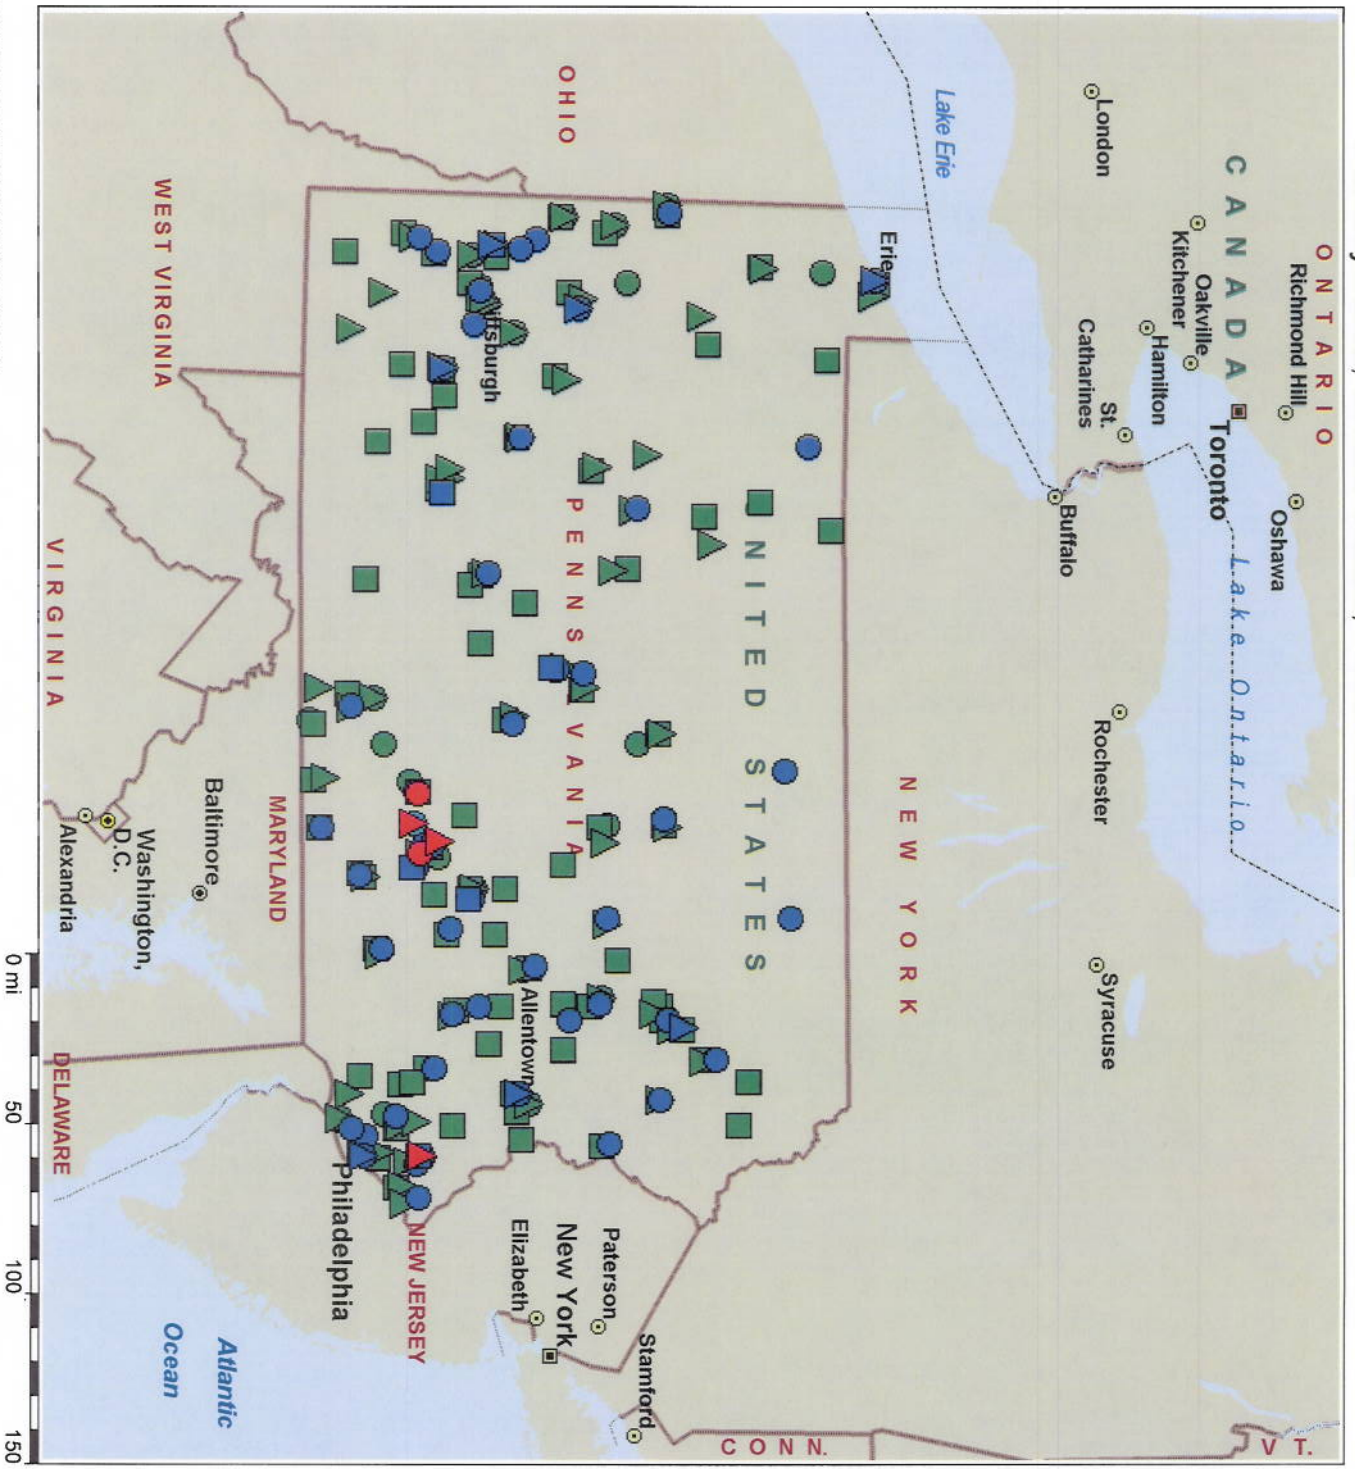

Pennsylvania, United States, North America

- Pushpins**
- ▲ Marine Reserve (LatLong)
 - ▲ Marine Reserve (Address)
 - Marine Active (LatLong)
 - ▲ Air Force Reserve (LatLong)
 - ▲ Air Force Reserve (Address)
 - ▲ Air Force Guard (LatLong)
 - Air Force Active (LatLong)
 - Air Force Active (Address)
 - ▲ Navy Reserve (LatLong)
 - ▲ Navy Reserve (Address)
 - Navy Active (LatLong)
 - Navy Active (Address)
 - ▲ Army Reserve (LatLong)
 - ▲ Army Reserve (Address)
 - ▲ Army Guard (LatLong)
 - ▲ Army Guard (Address)
 - Army Active (LatLong)
 - Army Active (Address)

Copyright © 1998-2003 Microsoft Corp. and/or its suppliers. All rights reserved. <http://www.microsoft.com/nappoint>
 © Copyright 2002 by Geographic Data Technology, Inc. All rights reserved. © 2002 Navigation Technologies. All rights reserved. This data includes information taken with permission from Canadian authorities © 1991-2002 Government of Canada
 (Statistics Canada and/or Geomatics Canada), all rights reserved.